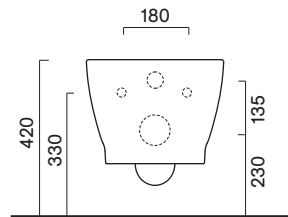

Italy 52x37

Description	cm 52x37 kg 24 lt 4,5	Wall-hung Wc with Silentech flushing system and hidden fixing from the bottom.
Codes, colours and finishes	07 1152 0001 (ex.1VS52RIT00)	Bianco glossy ○

Plus and features

Silentech

Save Water

Cataglaze+

Soft Close

Quick Release

EN 997 - CL1 - 5A

Dimensions

Not recommended with level cistern, under window and flow regulators.