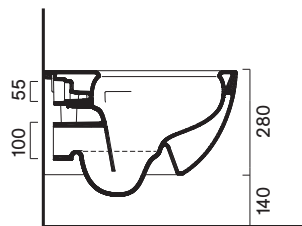

Italy 52x37

Description	cm 52x37 kg 24 lt 4,5	Wall-hung Wc with Silentech flushing system and hidden fixing from the bottom.
Codes, colours and finishes	07 1152 0001 (ex.1VS52RIT00)	Bianco glossy ○

Plus and features

Silentech

Save Water

Cataglaze+

Soft Close

Quick Release

EN 997 - CL1 - 5A

Dimensions

Not recommended with level cistern, under window and flow regulators.