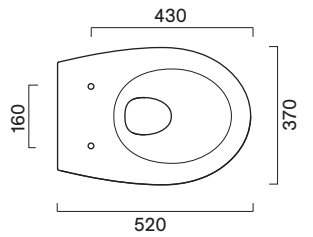

Italy 52x37

Description	cm 52x37 kg 24 lt 4,5	Wall-hung Wc with Silentech flushing system and hidden fixing from the bottom.
Codes, colours and finishes	07 1152 0001 (ex.1VS52RIT00)	Bianco glossy ○

Plus and features

Silentech

Save Water

Cataglaze+

Soft Close

Quick Release

EN 997 - CL1 - 5A

Dimensions

Not recommended with level cistern, under window and flow regulators.